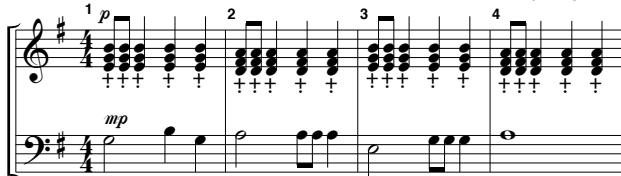

© 2006 by Dare Team Press
www.dareteampress.com