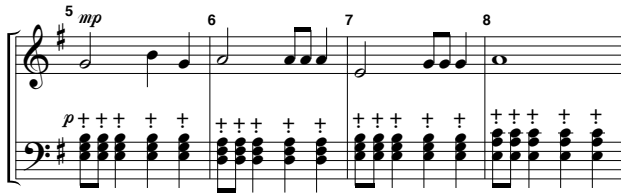

© 2006 by Dare Team Press
www.dareteampress.com